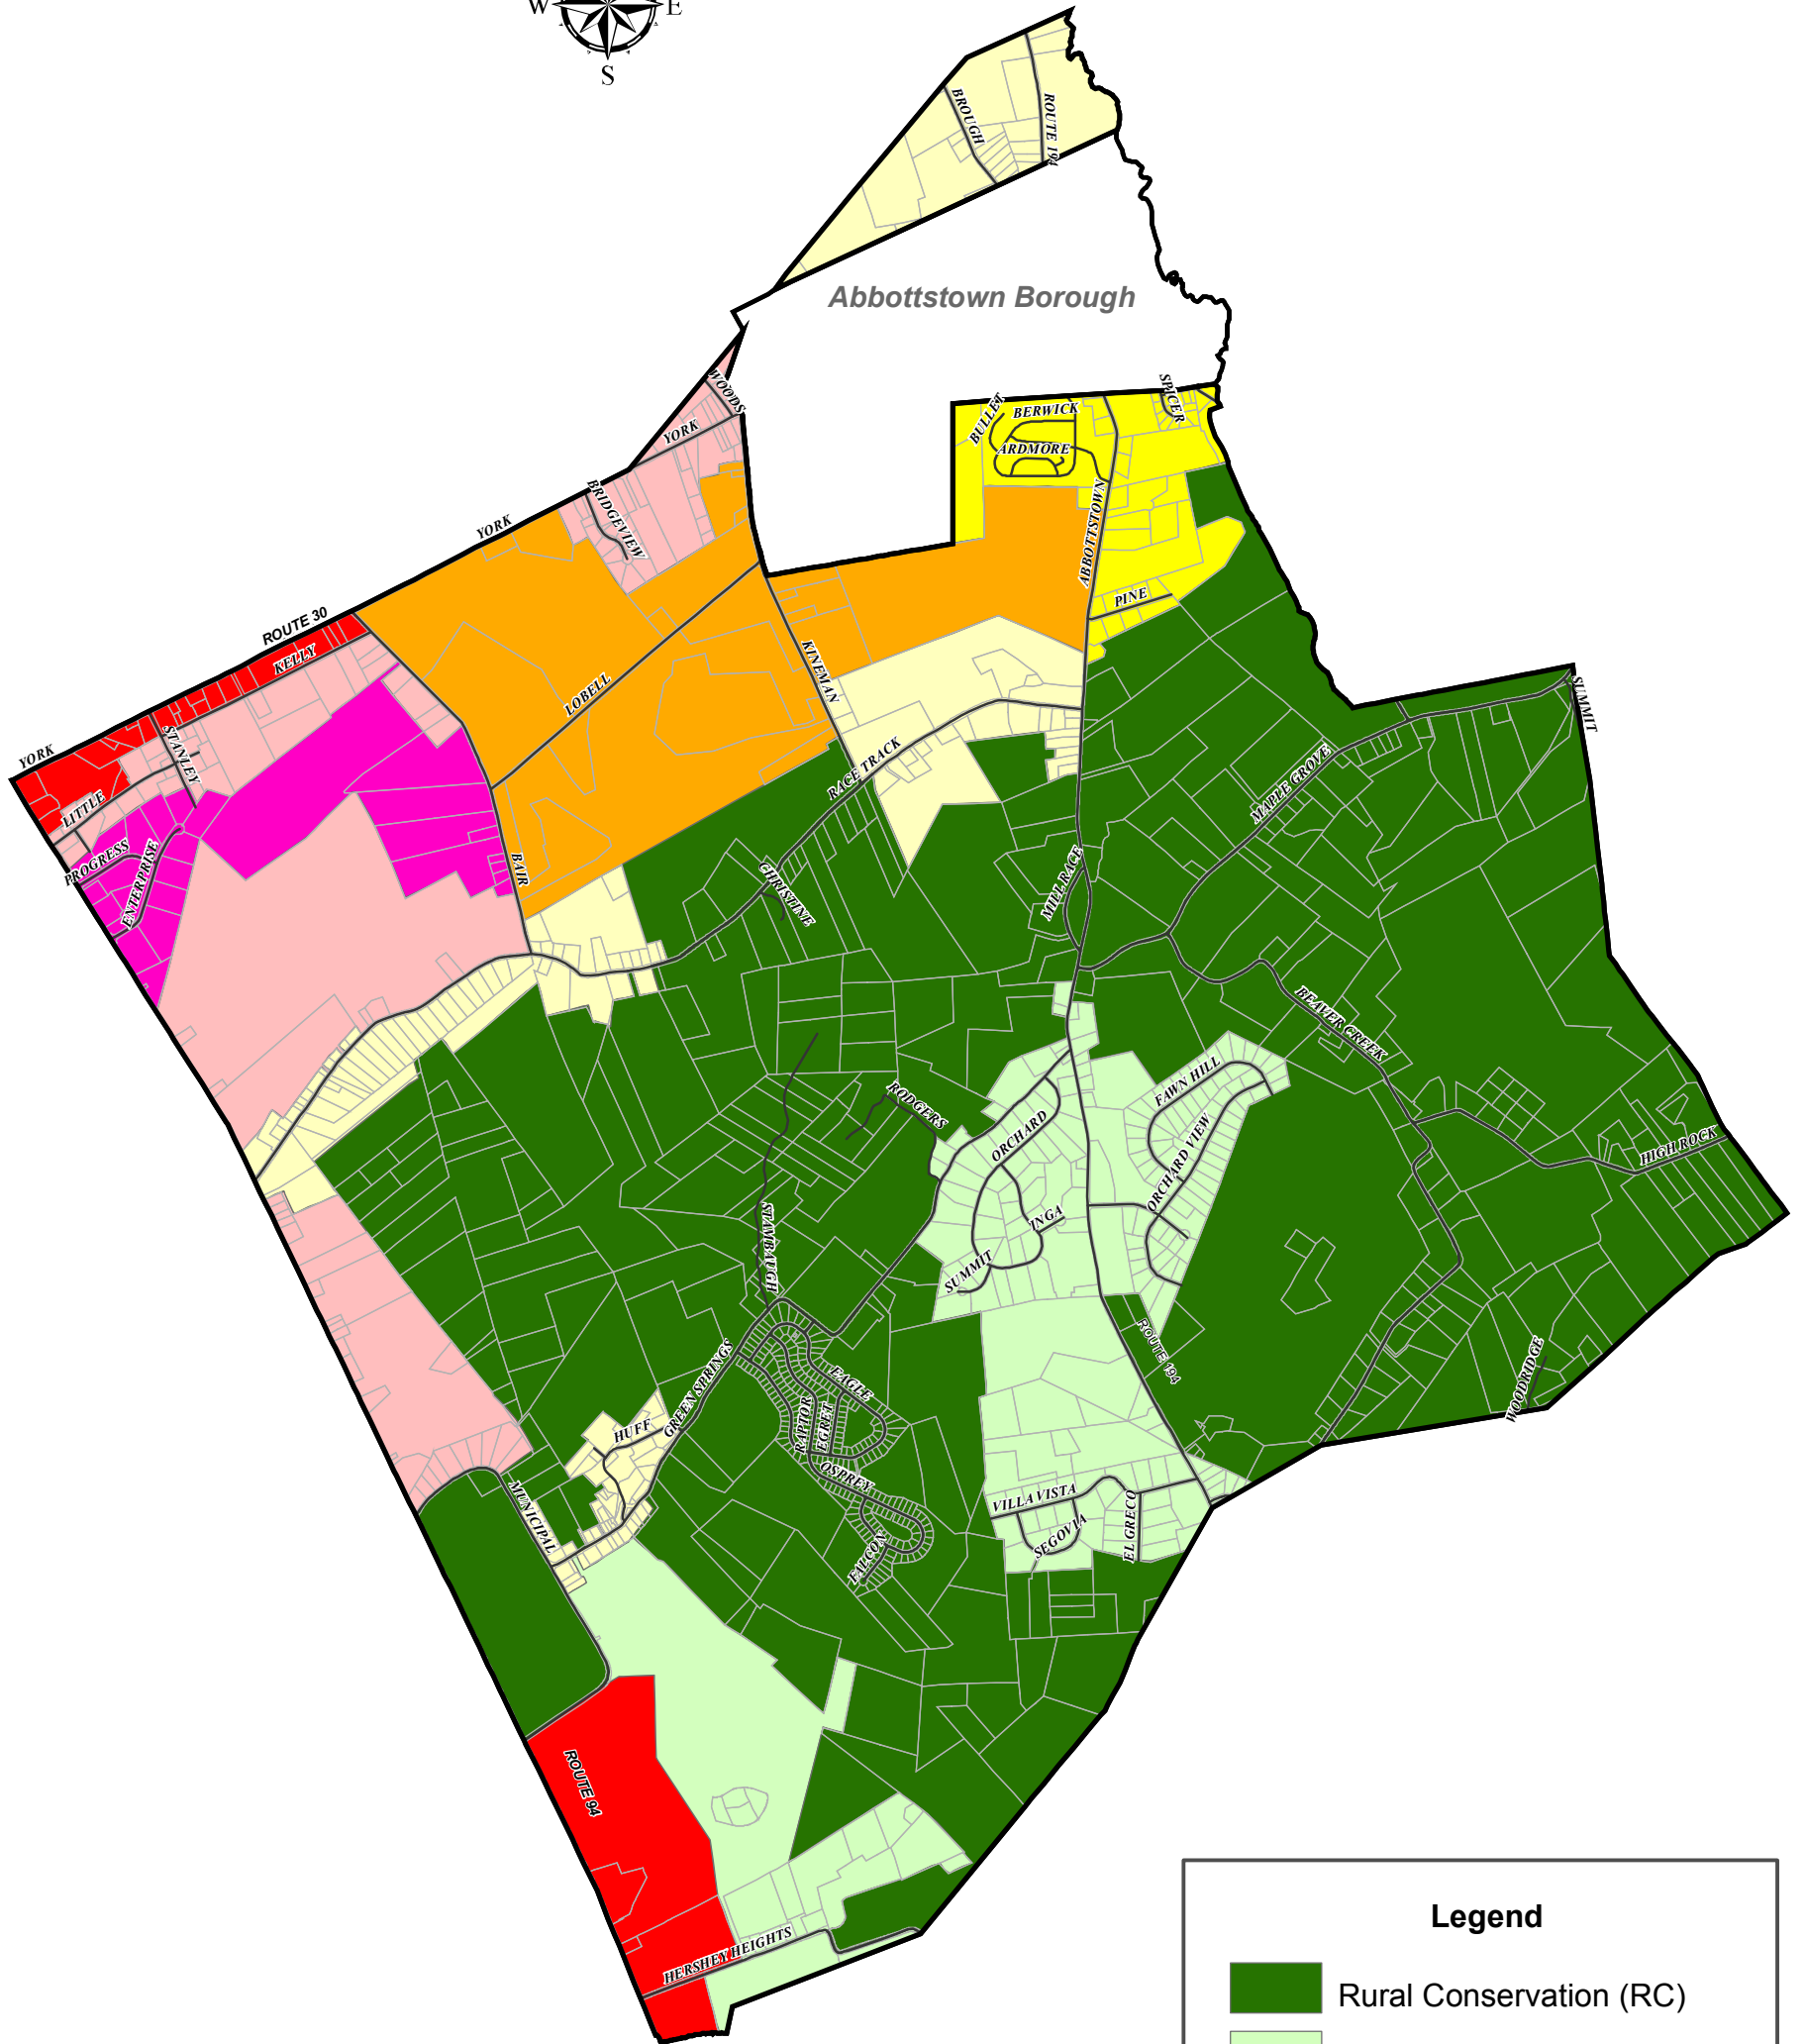

Berwick Township Zoning Map

Adopted: April 26, 1999
Amended: October 9, 2006

Legend	
	Rural Conservation (RC)
	Rural Residential (RR)
	Residential Low Density (R-1)
	Village Residential (R-2)
	Residential Community (R-3)
	Limited Mixed Use (LMU)
	Highway Commercial (HC)
	Employment Center (EC)